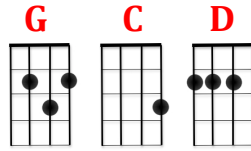

THE LION SLEEPS TONIGHT

chord progression: 1 4 1 5 - 1

sing the melody, but not the words

(In the jungle the mighty jungle a-we-um-um-a-weh)

(In the jungle the mighty jungle a-we-um-um-a-weh)

G **G** **C** **C**
A-wim-o weh, a-wim-o-weh, a-wim-o-weh, a-wim-o-weh
G G D D(7)
A-wim-o weh, a-wim-o-weh, a-wim-o-weh, a-wim-o-weh

G **C** **G** **D**
In the jungle, the mighty jungle, the lion sleeps to-night
G **C** **G** **D**
In the jungle, the mighty jungle, the lion sleeps to-night

G **G** **C** **C**
A-wim-o weh, a-wim-o-weh, a-wim-o-weh, a-wim-o-weh
G G D D(7)
A-wim-o weh, a-wim-o-weh, a-wim-o-weh, a-wim-o-weh

G **C** **G** **D**
Near the village, the peaceful village, the lion sleeps to-night

G **C** **G** **D**
Near the village, the peaceful village, the lion sleeps to-night

G **G** **C** **C**
A-wim-o weh, a-wim-o-weh, a-wim-o-weh, a-wim-o-weh
G G D D(7)
A-wim-o weh, a-wim-o-weh, a-wim-o-weh, a-wim-o-weh

G **C** **G** **D**
Hush my darling, don't cry my darling, the lion sleeps to-night

G **C** **G** **D**
Hush my darling, don't cry my darling, the lion sleeps to-night

G **G** **C** **C**
A-wim-o weh, a-wim-o-weh, a-wim-o-weh, a-wim-o-weh
G **G** **D** **D(7)**
A-wim-o weh, a-wim-o-weh, a-wim-o-weh, a-wim-o-weh